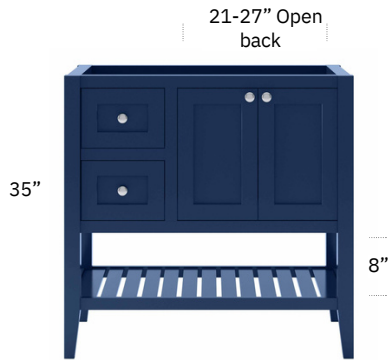

Bottom Drawer Vanity

Double Bottom Drawer Vanity

Open Bottom Vanity

Open Bottom Vanity

• Right drawers shown

Open Bottom Double Drawers Vanity

Bottom Drawer Vanity

Open Bottom Vanity

VOB6021-DC **V** 1909

Double Drawers Vanity

Mirror