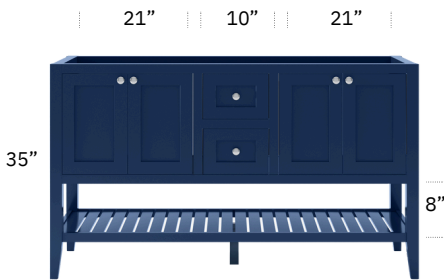

Bottom Drawer Vanity

Double Bottom Drawer Vanity

Open Bottom Vanity

Open Bottom Vanity

• Right drawers shown

Open Bottom Double Drawers Vanity

Bottom Drawer Vanity

Open Bottom Vanity

VOB6021-DC **V** 1909

Double Drawers Vanity

Mirror