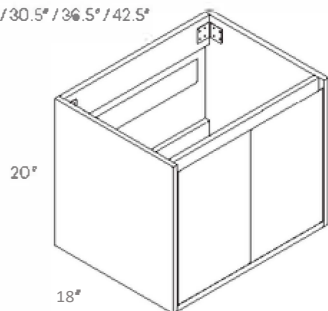

*vanity top includes a single, pre-drilled hole for faucet

available styles:

Double Door Floating Vanity

24.5" / 30.5" / 36.5" / 42.5"

Double Door and Drawer Floating Vanity

24.5" / 30.5" / 36.5" / 42.5"

Double Drawer Floating Vanity