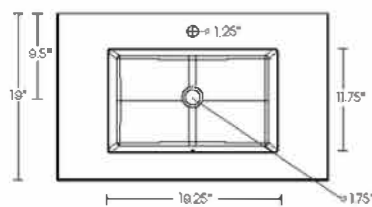

*vanity top includes a single, pre-drilled hole for faucet

available styles:

Double Door Floating Vanity

24.5" / 30.5" / 36.5" / 42.5"

Double Door and Drawer Floating Vanity

24.5" / 30.5" / 36.5" / 42.5"

Double Drawer Floating Vanity

24.5" / 30.5" / 36.5" / 42.5"