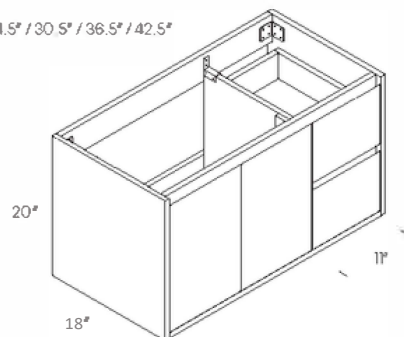

*vanity top includes a single, pre-drilled hole for faucet

available styles:

Double Door Floating Vanity

24.5" / 30.5" / 36.5" / 42.5"

Double Door and Drawer Floating Vanity

24.5" / 30.5" / 36.5" / 42.5"

Double Drawer Floating Vanity

24.5" / 30.5" / 36.5" / 42.5"