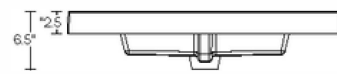

*vanity top includes a single, pre-drilled hole for faucet

available styles:

Double Door Floating Vanity

24.5" / 30.5" / 36.5" / 42.5"

Double Door and Drawer Floating Vanity

24.5" / 30.5" / 36.5" / 42.5"

Double Drawer Floating Vanity