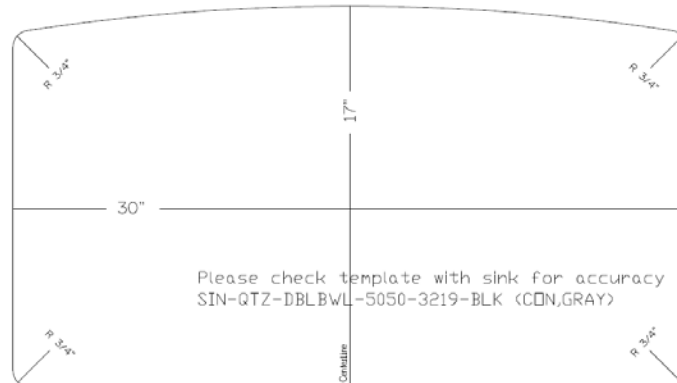

Quartz Composite Kitchen Sink

Double Bowl

SIN-QTZ-DBLBWL-5050-3219-BLK (CON, GRY)

Specifications

FEATURES:

- 9" (229mm) deep
- 3-1/2" (89mm) drain opening
- Minimum cabinet size: 36"

These sinks are listed by the International Association of Plumbing and Mechanical Officials as meeting the requirements of the Uniform Plumbing Code.