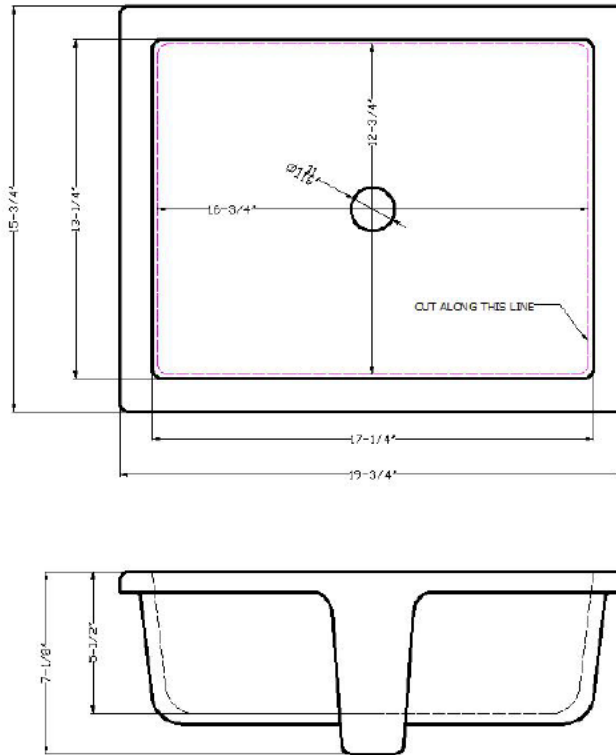

# Single Bowl Sink

SIN-POR-VURWH-2015FL

## Specifications

### FEATURES:

- 7" (178mm) deep
- 1-11/16" (43mm) drain opening
- Minimum cabinet size: 24"

These sinks are listed by the International Association of Plumbing and Mechanical Officials as meeting the requirements of the Uniform Plumbing Code.